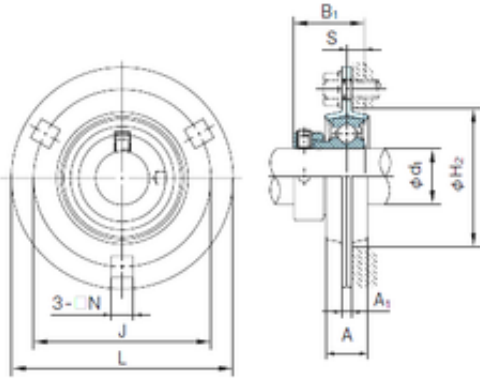

BEARING-MALAYSIA SDN.BHD.

NACHI KHPF205A Bearing unit

Bearing No. KHPF205A

Bore Diameter	25 mm
Width	31 mm
d	25 mm
A	18 mm
A1	4 mm
B	31 mm
H2	60 mm
J	76 mm
L	95 mm
N	9 mm
S	7.5 mm
Bolt (G)	M8

KHPF205A Bearing 2D drawings and 3D CAD models