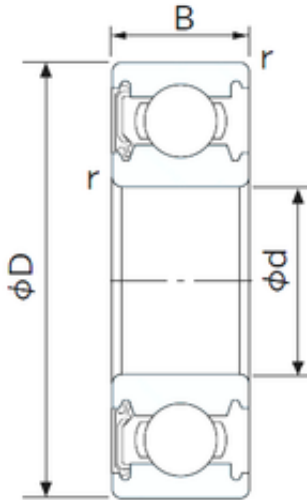

## BEARING-MALAYSIA SDN.BHD.

38,1 mm x 66,675 mm x 14,288 mm CYSD  
R24-RS Ball bearing

Bearing No. R24-RS

Size	38.1x66.675x14.288 mm
Bore Diameter	38,1 mm
Outer Diameter	66,675 mm
Width	14,288 mm
d	38,1 mm
D	66,675 mm
B	14,288 mm
C	14,288 mm
r min.	1 mm
Weight	0,1384 Kg
Basic dynamic load rating (C)	17,03 kN

R24-RS Bearing 2D drawings and 3D CAD models