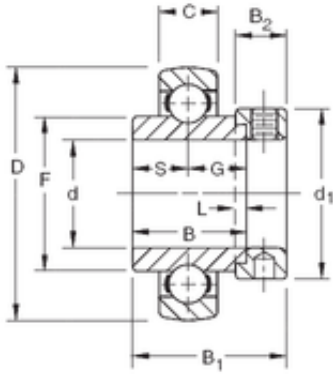

BEARING-MALAYSIA SDN.BHD.

93,6625 mm x 200 mm x 93,66 mm Timken
SM0311WB-BR Ball bearing

Bearing No. SM0311WB-BR

Size	93.6625x200x93.66 mm
Bore Diameter	93,6625 mm
Outer Diameter	200 mm
Width	93,66 mm
d	93,6625 mm
D	200 mm
B	93,66 mm
C	45 mm
d1	139,7 mm
B1	122,24 mm
B2	36,51 mm
F	126,67 mm
G	54,77 mm
L	7,94 mm
S	38,89 mm
Weight	11,09 Kg
Basic dynamic load rating (C)	224 kN

SM0311WB-BR Bearing 2D drawings and 3D CAD models