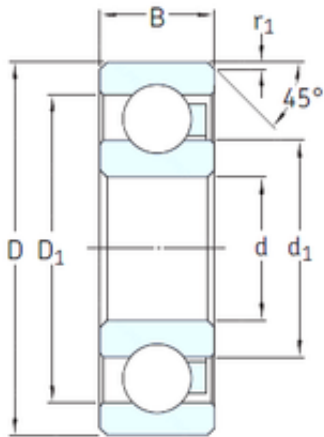

BEARING-MALAYSIA SDN.BHD.

25 mm x 52 mm x 15 mm SKF 6205/HR22Q2
Ball bearing

Bearing No. 6205/HR22Q2

Size	25x52x15 mm
Bore Diameter	25 mm
Outer Diameter	52 mm
Width	15 mm
d	25 mm
D	52 mm
B	15 mm
C	15 mm
d1	34 mm
r1 min.	0,9 mm
D1	44 mm
Weight	0,0325 Kg
Basic dynamic load rating (C)	0,335 kN
Basic static load rating (C0)	0,255 kN

6205/HR22Q2 Bearing 2D drawings and 3D CAD models