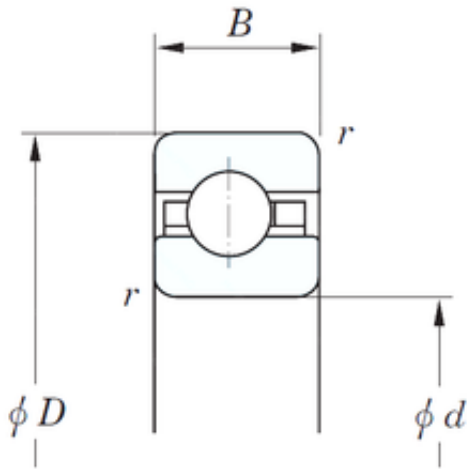

BEARING-MALAYSIA SDN.BHD.

120,65 mm x 158,75 mm x 19,05 mm KOYO
KFC047 Ball bearing

Bearing No. KFC047

Size	120.65x158.75x19.05 mm
Bore Diameter	120,65 mm
Outer Diameter	158,75 mm
Width	19,05 mm
d	120,65 mm
D	158,75 mm
B	19,05 mm
C	19,05 mm
r	2 mm
Weight	0,998 Kg
Basic dynamic load rating (C)	29,9 kN
Bearing No.	KFC047
r(min)	2
Cr	29.9
C0r	32.1
Mass(kg)	0.998

KFC047 Bearing 2D drawings and 3D CAD models