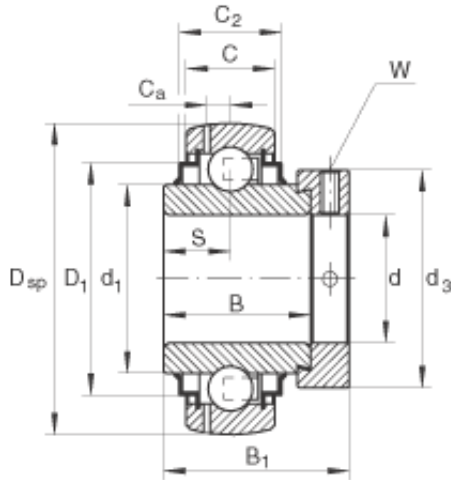

BEARING-MALAYSIA SDN.BHD.

GE25-KRR-B-FA125.5 Bearing 2D drawings and 3D CAD models

INA GE25-KRR-B-FA125.5 Ball bearing

Bearing No. GE25-KRR-B-FA125.5

Size	25x52x44.5 mm
Bore Diameter	25 mm
Outer Diameter	52 mm
Width	44,5 mm
d	25 mm
D _{SP}	52 mm
B ₁	44,5 mm
B	34,9 mm
C	15 mm
C ₂	16,7 mm
C _a	3,9 mm
D ₁	42,5 mm
d ₁	33,8 mm
d _{3max}	37,5 mm
S	17,5 mm
W	3 mm
m	0,25 kg / Weight
C _r	14900 N / Dynamic load rating (radial)
C _{0r}	7800 N / Static load rating (radial)
Category	Bearings
Inventory	0.0
Manufacturer Name	SCHAEFFLER GROUP
Minimum Buy Quantity	N/A
Weight / Kilogram	0.24