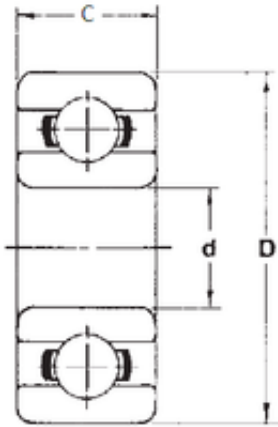

BEARING-MALAYSIA SDN.BHD.

1,2 mm x 4 mm x 2,5 mm FBJ MR41XZZ Ball bearing

Bearing No. MR41XZZ

Size	1.2x4x2.5 mm
Bore Diameter	1,2 mm
Outer Diameter	4 mm
Width	2,5 mm
d	1,2 mm
D	4 mm
B	2,5 mm
C	2,5 mm
Weight	0,00014 Kg
Basic dynamic load rating (C)	0,108 kN
Basic static load rating (C0)	0,034 kN
(Grease) Lubrication Speed	110000 r/min

MR41XZZ Bearing 2D drawings and 3D CAD models