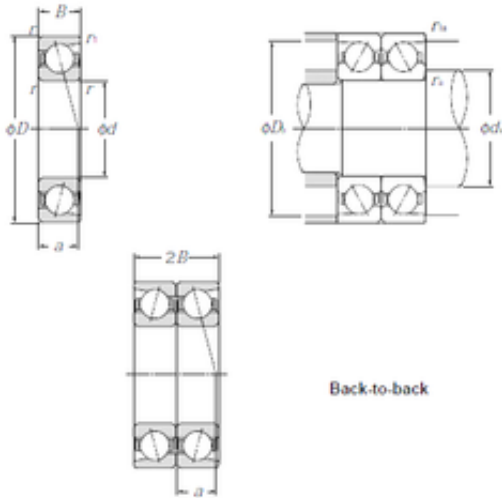

BEARING-MALAYSIA SDN.BHD.

60 mm x 85 mm x 13 mm CYSD 7912DB
Angular contact ball bearing

Bearing No. 7912DB

Size	60x85x13 mm
Bore Diameter	60 mm
Outer Diameter	85 mm
Width	13 mm
d	60 mm
D	85 mm
B	13 mm
C	13 mm
Angle (°)	25 °
r min.	1 mm
2B	26 mm
Weight	0,46 Kg
Basic dynamic load rating (C)	29,3 kN
Basic static load rating (C0)	35 kN
(Grease) Lubrication Speed	6200 r/min

7912DB Bearing 2D drawings and 3D CAD models