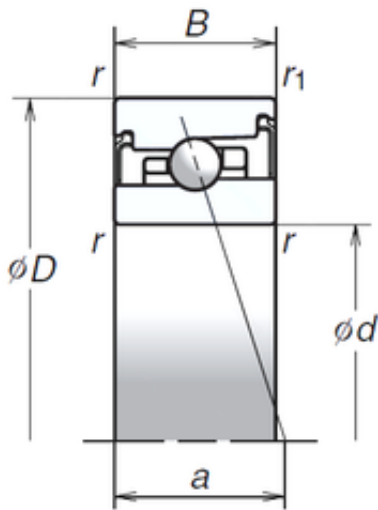

BEARING-MALAYSIA SDN.BHD.

100 mm x 150 mm x 30 mm NSK
100BER20HV1V Angular contact ball bearing

Bearing No. 100BER20HV1V

Size	100x150x30 mm
Bore Diameter	100 mm
Outer Diameter	150 mm
Width	30 mm
d	100 mm
D	150 mm
B	30 mm
C	30 mm
Angle (°)	25 °
a	44,1 mm
r min.	1,5 mm
r1 min.	1 mm
Weight	1,558 Kg
Basic dynamic load rating (C)	34,5 kN
Basic static load rating (C0)	34,5 kN
(Grease) Lubrication Speed	12 800 r/min

100BER20HV1V Bearing 2D drawings and 3D CAD models