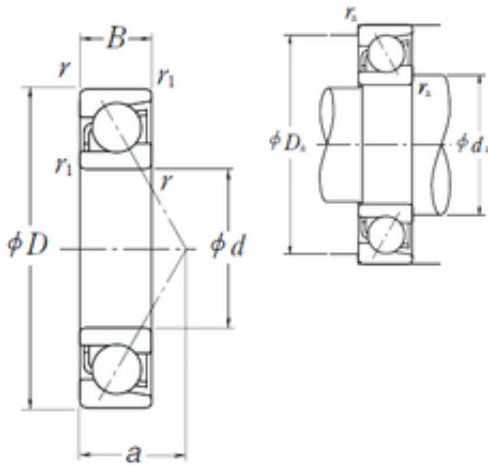

## BEARING-MALAYSIA SDN.BHD.

60 mm x 110 mm x 22 mm NSK 7212 A Angular contact ball bearing

Bearing No. 7212 A

Size	60x110x22 mm
Bore Diameter	60 mm
Outer Diameter	110 mm
Width	22 mm
d	60 mm
D	110 mm
B	22 mm
C	22 mm
a	35,5 mm
r min.	1,5 mm
r1 min.	1 mm
da min.	69 mm
Da max.	101 mm
ra max.	1,5 mm
Weight	0,798 Kg
Basic dynamic load rating (C)	62 kN
Basic static load rating (C0)	48,5 kN
(Grease) Lubrication Speed	6 700 r/min

7212 A Bearing 2D drawings and 3D CAD models