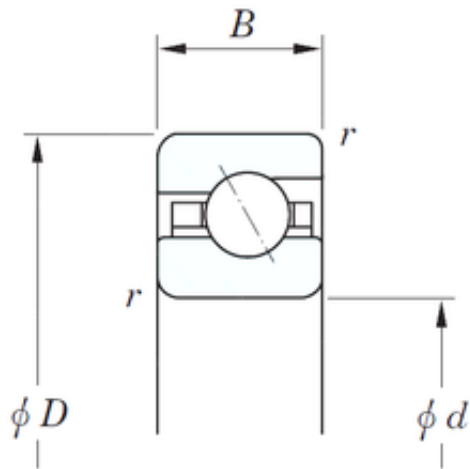

BEARING-MALAYSIA SDN.BHD.

107,95 mm x 127 mm x 9,525 mm KOYO
KCA042 Angular contact ball bearing

Bearing No. KCA042

Size	107.95x127x9.525 mm
Bore Diameter	107,95 mm
Outer Diameter	127 mm
Width	9,525 mm
d	107,95 mm
D	127 mm
B	9,525 mm
C	9,525 mm
r	1 mm
Weight	0,209 Kg
Basic dynamic load rating (C)	11,5 kN
Bearing No.	KCA042
r(min)	1
Cr	11.5
C0r	15.8
Mass(kg)	0.209

KCA042 Bearing 2D drawings and 3D CAD models