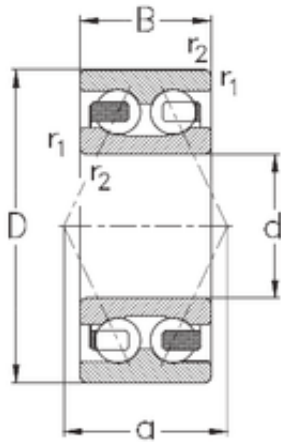

BEARING-MALAYSIA SDN.BHD.

100 mm x 215 mm x 82,6 mm NKE 3320
Angular contact ball bearing

Bearing No. 3320

Size	100x215x82.6 mm
Bore Diameter	100 mm
Outer Diameter	215 mm
Width	82,6 mm
d	100 mm
D	215 mm
B	82,6 mm
C	82,6 mm
Angle (°)	32 °
a	153 mm
r1 min.	3 mm
r2 min.	3 mm
Weight	13,5 Kg
Basic dynamic load rating (C)	240 kN
Basic static load rating (C0)	320 kN
Limiting speed	2800 r/min

3320 Bearing 2D drawings and 3D CAD models